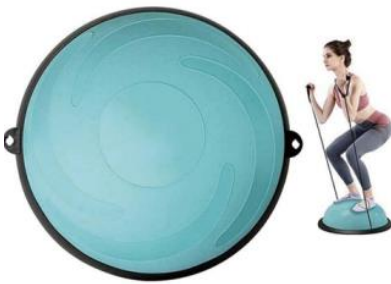

HALF PEANUT BALANCE BALL

Material: PVC

Colour: Blue

Item Code	Price
RUIT010	€90.00