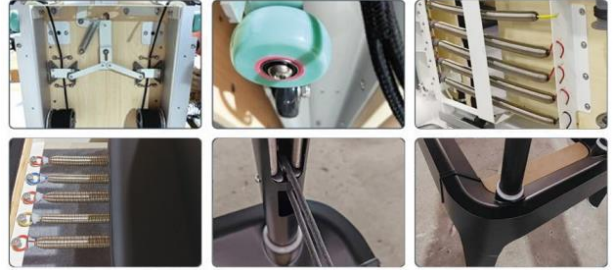

DETAILS

WITHOUT TOWER

Item Code	Price
RUIT001	€3450